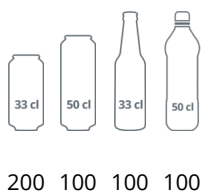

Product Features

- Black interior and exterior
- LED illuminated canopy
- LED light in door frame
- Self-closing door
- Adjustable shelves
- Hinged glass door
- Fan assisted cooling
- Internal stainless steel base
- Digital temperature display
- Fully automatic

LED light inside door frame